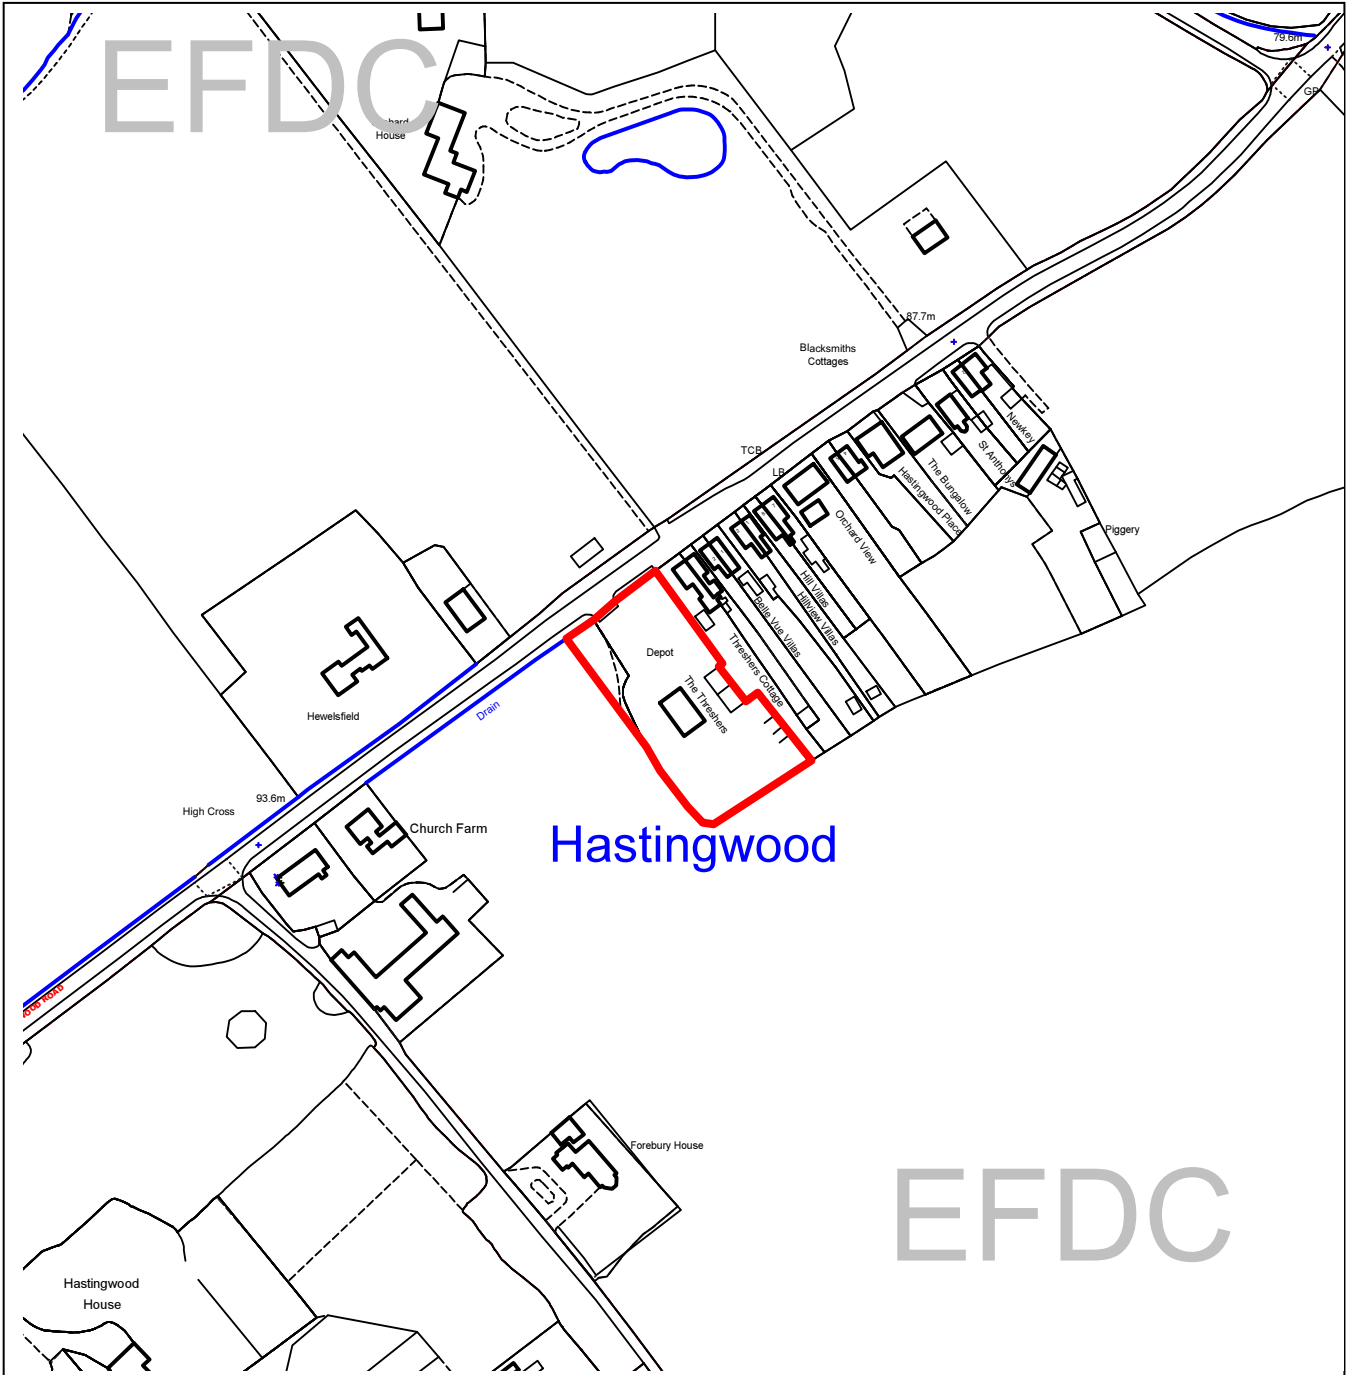

## Area Planning Sub-Committee East

The material contained in this plot has been reproduced from an Ordnance Survey map with the permission of the Controller of Her Majesty's Stationery. (c) Crown Copyright. Unauthorised reproduction infringes Crown Copyright and may lead to prosecution or civil proceedings.

EFDC licence No.100018534

<b>Agenda Item Number:</b>	<b>2</b>
Application Number:	EPF/0739/10
Site Name:	Threshers, Hastingwood Road Hastingwood, North Weald, CM17
Scale of Plot:	1/2500